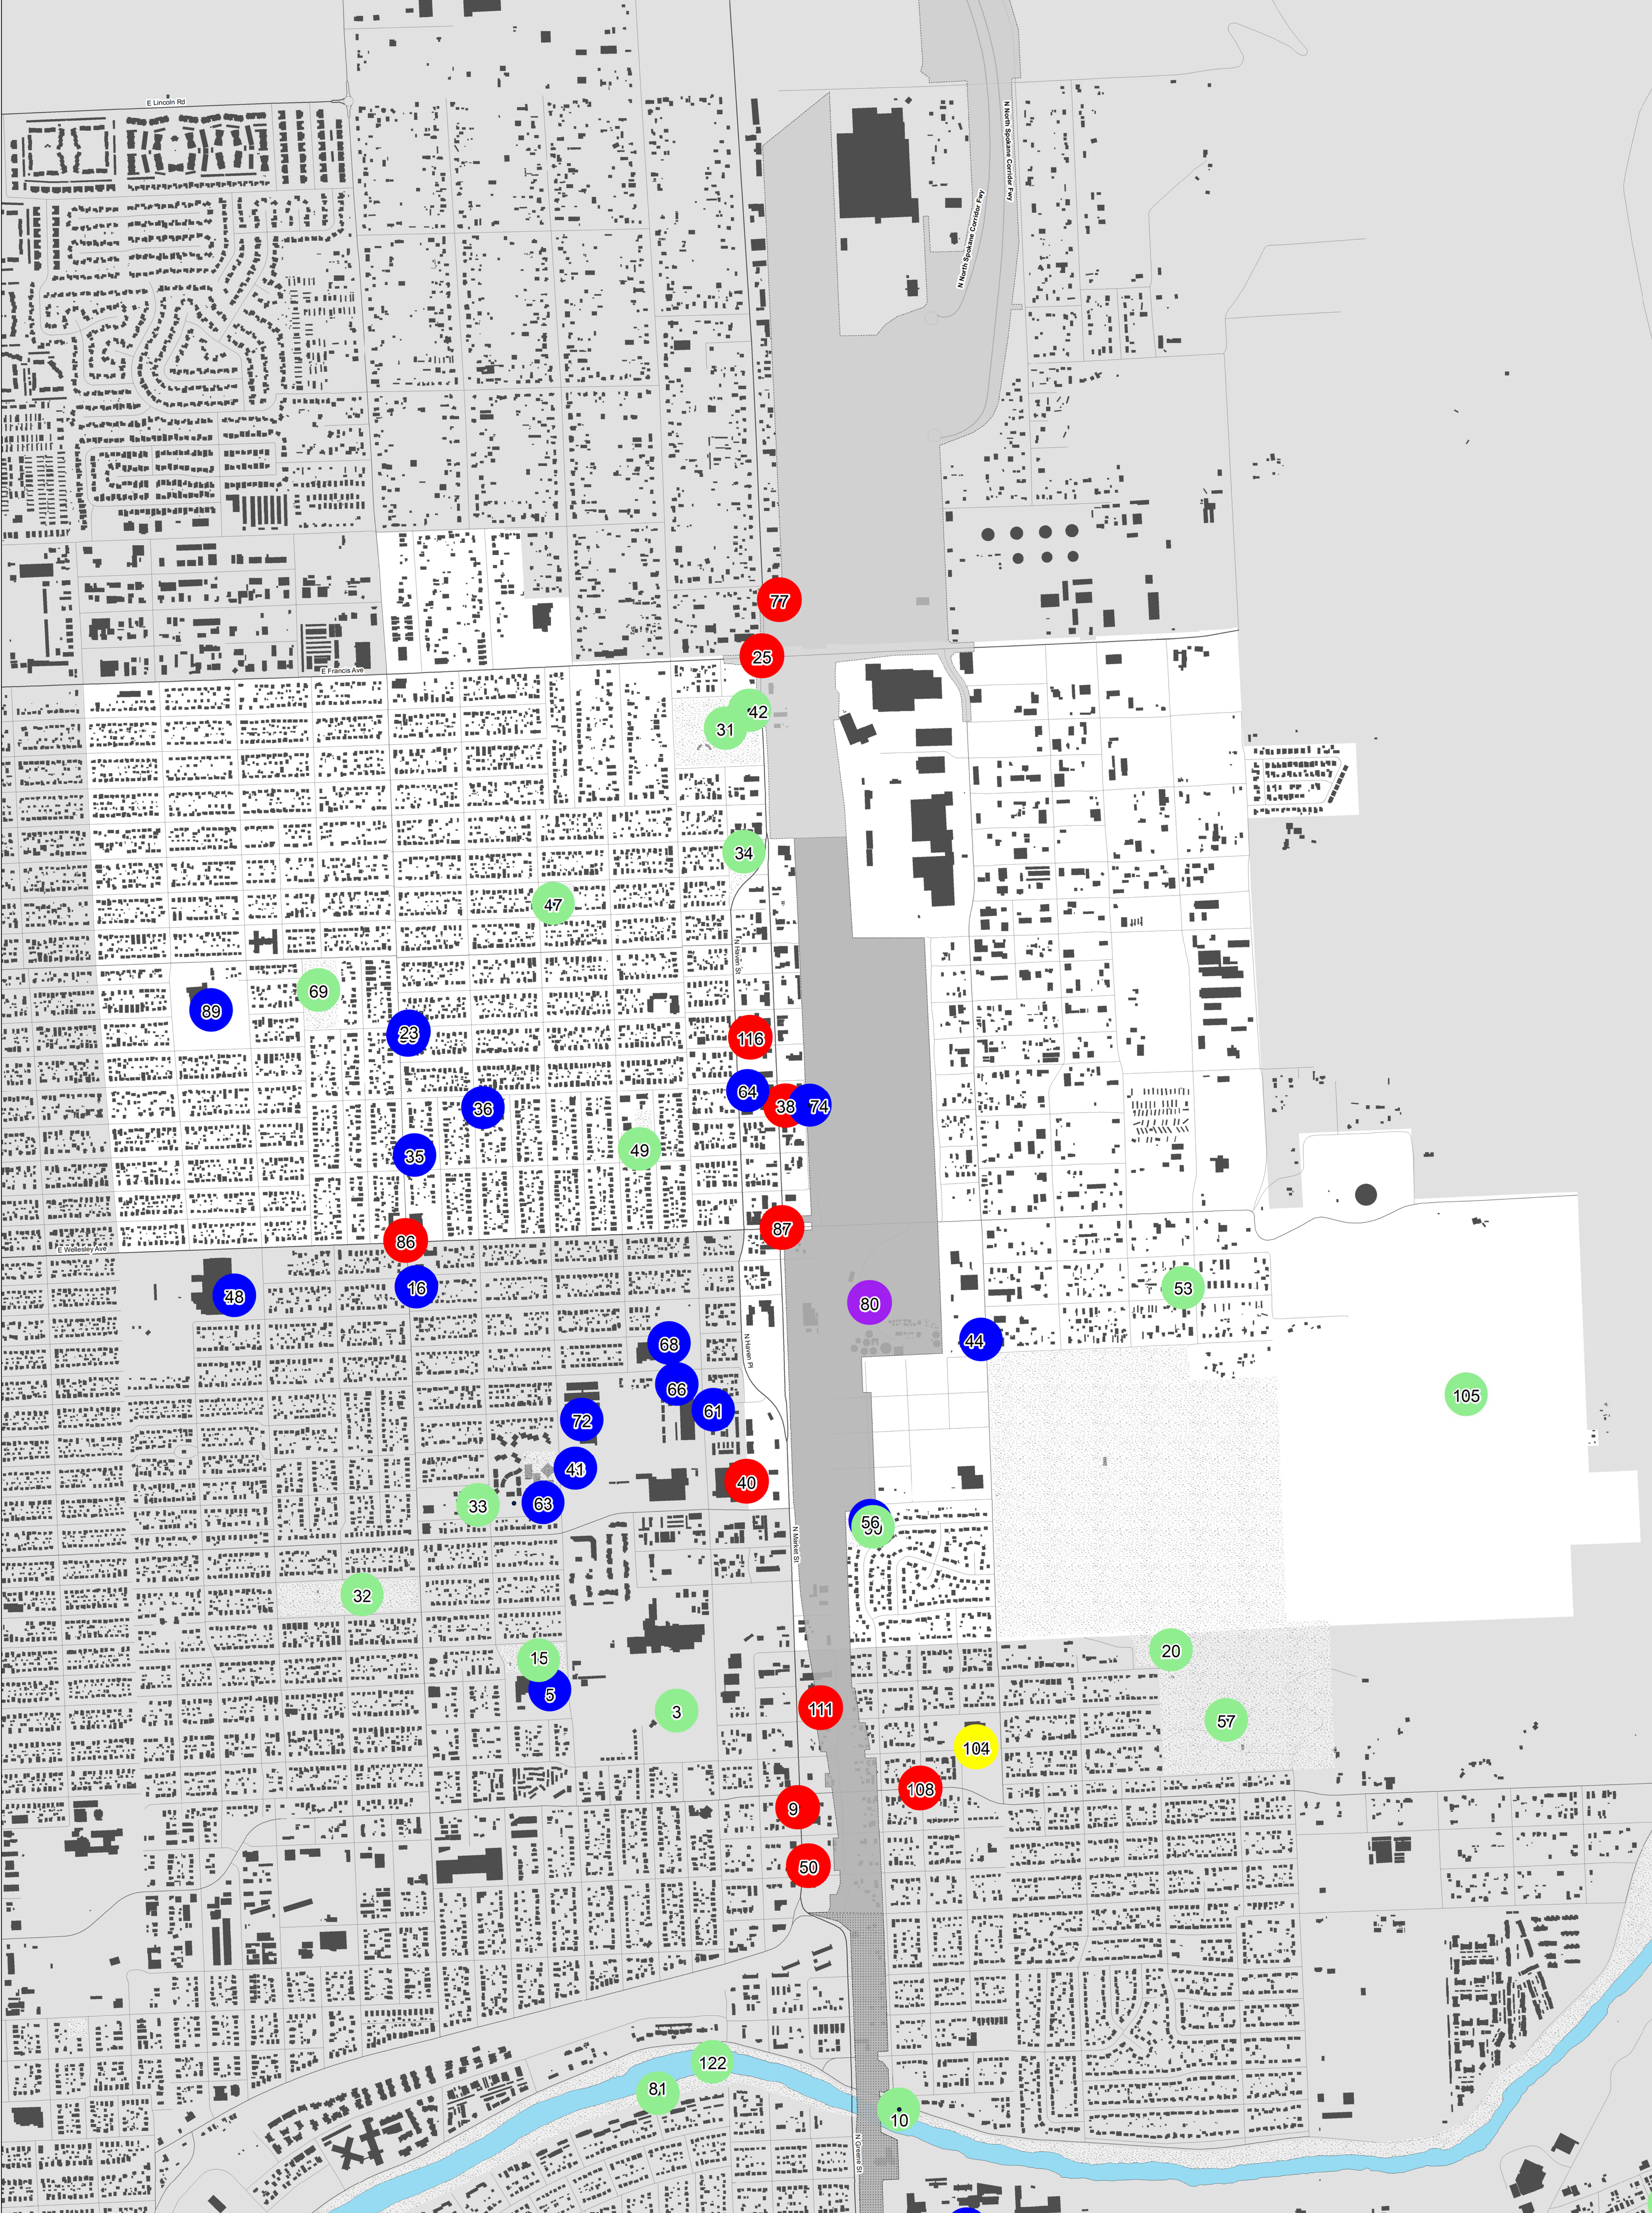

16
Francis St Business District

20
Harmon Field

20
Hillyard Aquatic Center

25
Hillyard Baptist Church

31
Hillyard Heritage Museum Society

34
Hillyard Life Church

35
Hillyard Marketplace

36
Hillyard Senior Center

39
Hillyard Skateboard Park

40
Hillyard Spokane Public Library

41
James J Hill Park

42
Kehoe Park

WHITMAN

Whitman Elementary

47
Rochester Heights Park

HILLYARD AND WHITMAN SPECIAL PLACES

25 Hillyard Baptist Church 31 Hillyard Heritage Museum Society 34 Hillyard Life Church

35 Hillyard Marketplace 36 Hillyard Senior Center 39 Hillyard Skateboard Park

40 Hillyard Spokane Public Library 41 James J Hill Park 42 Kehoe Park